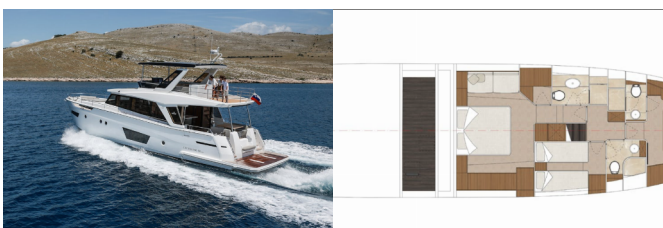

GREENLINE 58

Seven Seas (2025)

Next Charter GmbH • Oskar-Von-Miller-Straße 35 • 86316 Friedberg • Germany

Phone: +49 1514 202 6204

E-mail: info@nextcharter.com

Web: nextcharter.com

Yacht Base	Marina Pirovac, Croatia
Yacht ID	9925
Yacht Brands	Greenline
Yacht Name	Seven Seas
Production Year	2025
Length	63 Ft
Cabins	3 + 1
Berths	6 + 1
Max Persons	7
WC	3 + 1

COMFORT: Bed linen, Blankets, Mosquito nets

DECK: Anchor with chain, Cockpit fridge, Cockpit table, Electric anchor windlass, Fenders, Flybridge, Forward lounge area, Grill/Barbecue/Plancha, Hard Top Bimini, Hydraulic lifting swimming platform, Mooring ropes, Sink in cockpit, Swimming ladder