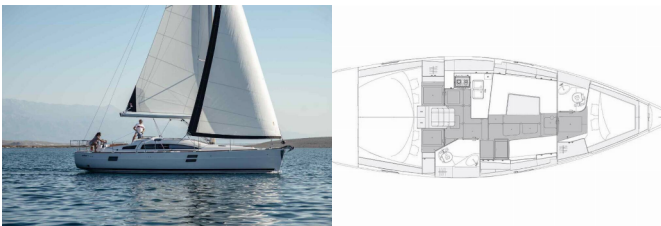

ELAN IMPRESSION 40.1

Best Secret (2022)

Next Charter GmbH • Oskar-Von-Miller-Straße 35 • 86316 Friedberg • Germany

Phone: +49 1514 202 6204

E-mail: info@nextcharter.com

Web: nextcharter.com

DECK: Bimini top, Cockpit fridge, Cockpit table, Cockpit/stern, outside shower, Dinghy, Electric anchor windlass, Grill/Barbecue/Plancha, Sprayhood, Teak cockpit

ENTERTAINMENT: Outdoor speakers, Radio, TV

GALLEY: Hot water

NAVIGATION: Autopilot, Bow thruster, Depthsounder, GPS chart plotter – cockpit, Speedometer (Speed log), Wind instrument/Anemometer

SAFETY: VHF radio

YACHT ELECTRICS: Heating, Inverter

Yacht Base	Marina Punat, Krk, Croatia
Yacht ID	9901
Yacht Brands	Elan Marine
Yacht Name	Best Secret
Production Year	2022
Length	39 Ft
Cabins	3
Berths	6 + 2
WC	2