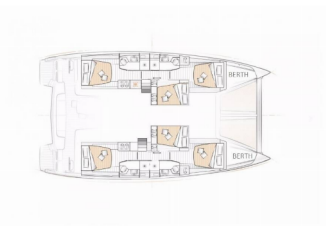

Yacht Base	Preveza, Mytikas, Greece
Yacht ID	9890
Yacht Brands	Excess
Yacht Name	White Lotus
Production Year	2022
Length	49 Ft
Cabins	6 + 2
Berths	12 + 1 + 1
Max Persons	14
WC	4

COMFORT: Bedlinen and towels, Cockpit cushions, Sundeck cushions

DECK: Anchor with chain, Bilge pump – Mechanic, Bimini top, Boat hook, Cockpit fridge, Cockpit light, Cockpit table, Cockpit/stern, outside shower, Davit, Deck lights, Dinghy, Electric anchor windlass, Enclosures with windows for aft cockpit, Fenders, Jerry cans for diesel, Outboard engine, Swimming ladder, Teak cockpit

ENTERTAINMENT: Fusion radio, Outdoor speakers, Wi-Fi Internet

GALLEY: Freezer, Gas bottles, Hot water, Ice maker, Kitchen utensils (Galley equipment, cutlery), Refrigerator

INTERIOR: Electric fans, Electric toilet

NAVIGATION: 3 blade folding propeller, Autopilot, Complete navigation equipment, Echosounder/Depthsounder, GPS chart plotter, GPS chart plotter – cockpit, Nautical charts, Radar, Wind/speed/depth instruments

SAFETY: Black Water Tank, Distress signals, First aid kit , Life belts (Safety harness), Life jackets, Safety equipment, VHF radio

SAILS: Electric winch, Lazy bag

YACHT ELECTRICS: 220V socket, Air Conditioning, Battery charger , Bilge pump – Electric, Generator, Heating, Inverter, Shore connection 220 V, Shore power cable, Solar panels, USB sockets, Watermaker – desalinator