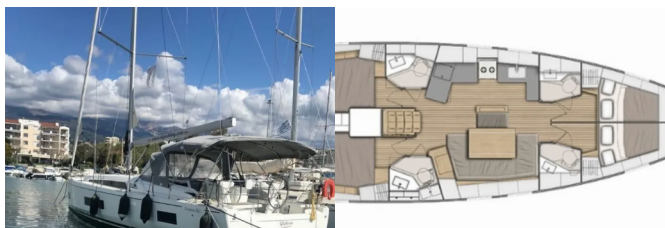

OCEANIS 46.1

Glykeria (2020)

Next Charter GmbH • Oskar-Von-Miller-Straße 35 • 86316 Friedberg • Germany

Phone: +49 1514 202 6204

E-mail: info@nextcharter.com

Web: nextcharter.com

Yacht Base	Lefkas, D-Marin, Greece
Yacht ID	9877
Yacht Brands	Beneteau
Yacht Name	Glykeria
Production Year	2020
Length	48 Ft
Cabins	4
Berths	8 + 2
Max Persons	10
WC	4

COMFORT: Cockpit cushions

DECK: Bimini top, Sprayhood

ENTERTAINMENT: Outdoor speakers

GALLEY: Refrigerator

INTERIOR: Electric fans

NAVIGATION: Autopilot, Bow thruster, Echosounder/Depthsounder, GPS chart plotter – cockpit, Log, Speed, Depth– echo sounder