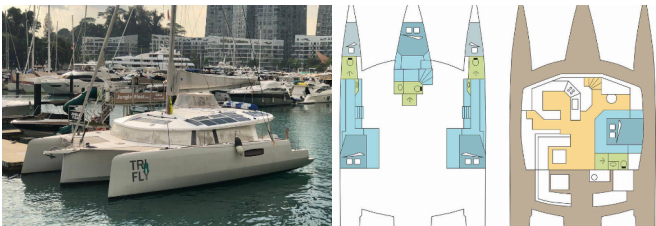

NEEL 51

TRY2FLY (2018)

Next Charter GmbH • Oskar-Von-Miller-Straße 35 • 86316 Friedberg • Germany

Phone: +49 1514 202 6204

E-mail: info@nextcharter.com

Web: nextcharter.com

DECK: Bimini top, Cockpit table, Cockpit/stern, outside shower, Dinghy, Electric anchor windlass, Gangway, Outboard engine

YACHT ELECTRICS: Battery charger , Inverter, Solar panels

Yacht Base	Rhodes New Marina, Greece
Yacht ID	9869
Yacht Brands	Neel
Yacht Name	TRY2FLY
Production Year	2018
Length	51 Ft
Cabins	4 + 1
Berths	8 + 2
WC	4 + 1