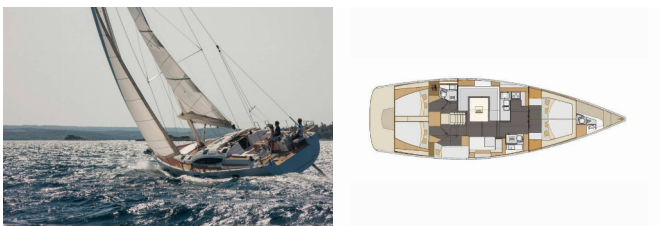

ELAN IMPRESSION 50

Friends (2017)

Next Charter GmbH • Oskar-Von-Miller-Straße 35 • 86316 Friedberg • Germany

Phone: +49 1514 202 6204

E-mail: info@nextcharter.com

Web: nextcharter.com

Yacht Base	Pula, Marina Polesana, Croatia
Yacht ID	9863
Yacht Brands	Elan Marine
Yacht Name	Friends
Production Year	2017
Length	50 Ft
Cabins	4 + 1
Berths	8 + 2 + 1
WC	2 + 1