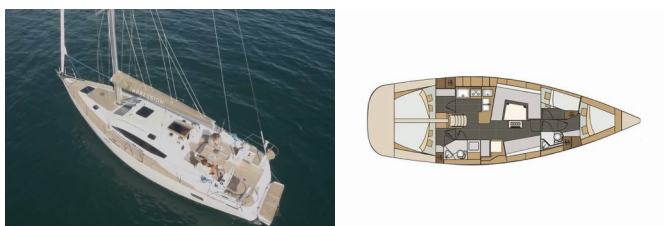

<b>Yacht Base</b>	Pula, Marina Polesana, Croatia
<b>Yacht ID</b>	9862
<b>Yacht Brands</b>	Elan Marine
<b>Yacht Name</b>	Six Friends
<b>Production Year</b>	2017
<b>Length</b>	45 Ft
<b>Cabins</b>	4
<b>Berths</b>	8 + 2
<b>WC</b>	2

**COMFORT:** Bedlinen and towels, Cockpit cushions

**DECK:** Anchor with chain, Bathing platform, Bilge pump - Mechanic, Bimini top, Boat hook, Cockpit light, Cockpit table, Cockpit/stern, outside shower, Dinghy, Electric anchor windlass, Fenders, Jerry cans for diesel, Sprayhood, Swimming ladder, Teak cockpit