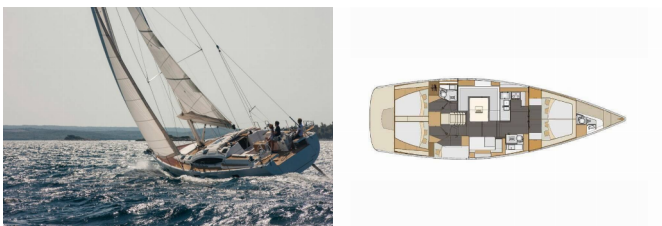

ELAN IMPRESSION 50

Friends (2017)

Next Charter GmbH • Oskar-Von-Miller-Straße 35 • 86316 Friedberg • Germany

Phone: +49 1514 202 6204

E-mail: info@nextcharter.com

Web: nextcharter.com

Yacht Base	Pula, Marina Polesana, Croatia
Yacht ID	9843
Yacht Brands	Elan Marine
Yacht Name	Friends
Production Year	2017
Length	50 Ft
Cabins	4 + 1
Berths	8 + 2 + 1
WC	2 + 1

COMFORT: Bedlinen and towels, Cockpit cushions

DECK: Anchor with chain, Bathing platform, Bilge pump – Mechanic, Bimini top, Boat hook, Cockpit fridge, Cockpit light, Cockpit table, Cockpit/stern, outside shower, Dinghy, Electric anchor windlass, Fenders, Jerry cans for diesel, Sprayhood, Swimming ladder, Teak cockpit