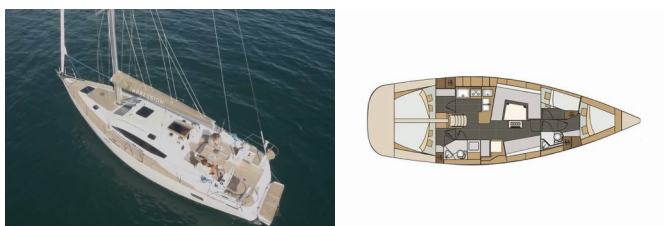

Yacht Base	Pula, Marina Polesana, Croatia
Yacht ID	9842
Yacht Brands	Elan Marine
Yacht Name	Six Friends
Production Year	2017
Length	45 Ft
Cabins	4
Berths	8 + 2
WC	2

**COMFORT:** Bedlinen and towels, Cockpit cushions

**DECK:** Anchor with chain, Bathing platform, Bilge pump - Mechanic, Bimini top, Boat hook, Cockpit light, Cockpit table, Cockpit/stern, outside shower, Dinghy, Electric anchor windlass, Fenders, Jerry cans for diesel, Sprayhood, Swimming ladder, Teak cockpit