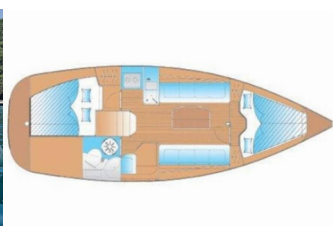

**COMFORT:** Blankets, Pillows

**DECK:** Bimini top, Cockpit table, Cockpit/stern, outside shower, Dinghy, Electric anchor windlass, Sprayhood, Teak cockpit

**ENTERTAINMENT:** CD player, Outdoor speakers, Wireless Internet Router

**GALLEY:** Hot water

**NAVIGATION:** Autopilot, GPS chart plotter

Yacht Base	Rabac, Croatia
Yacht ID	9824
Yacht Brands	Bavaria
Yacht Name	Ana
Production Year	2006
Length	31Ft
Cabins	2
Berths	4
Max Persons	4
WC	1