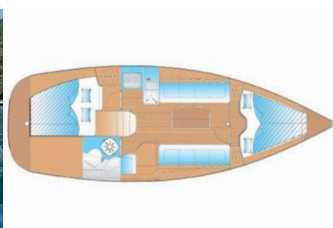

**COMFORT:** Blankets, Pillows

**DECK:** Bimini top, Cockpit table, Cockpit/stern, outside shower, Dinghy, Electric anchor windlass, Sprayhood, Teak cockpit

**ENTERTAINMENT:** CD player, Outdoor speakers, Wireless Internet Router

**GALLEY:** Hot water

**NAVIGATION:** Autopilot, GPS chart plotter

Yacht Base	Rabac, Croatia
Yacht ID	9824
Yacht Brands	Bavaria
Yacht Name	Ana
Production Year	2006
Length	31Ft
Cabins	2
Berths	4
Max Persons	4
WC	1