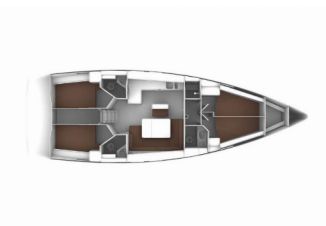

Yacht Base	Marina Hramina, Murter, Croatia
Yacht ID	977
Yacht Brands	Bavaria
Yacht Name	MH 81
Production Year	2018
Length	47 Ft
Cabins	4
Berths	8 + 1
WC	3

COMFORT: Bed linen

DECK: Anchor with chain, Bilge pump – Mechanic, Bimini top, Boat hook, Bosun's chair (Safe seat) (boatswain's chair), Canister for water, Cockpit table, Cockpit/stern, outside shower, Deck brush, Dinghy, Dinghy (byboat) pump, Electric anchor windlass, Fenders, Foldable steering wheel (rudder), Fuel funnel, Gangway, Impeller, Jerry cans for diesel, Mooring ropes, Plastic bucket, Reserve motor oil, Round/globular fender, Sprayhood, Swimming ladder, Teak cockpit, Water hose, Winch handles

ENTERTAINMENT: LCD TV + DVD, Radio CD player

GALLEY: Gas bottles, Kitchen utensils (Galley equipment, cutlery), Oven, Refrigerator, Sink, Stove, Water pump

INTERIOR: Barometer, Thermometer

NAVIGATION: Autopilot, Binoculars, Bow thruster, Echosounder/Depthsounder, GPS chart plotter, Hand bearing compass, Log/speed instrument, Navigation (Nautical) charts and nautical guide, Pilot book, Wind instrument/Anemometer

SAFETY: Distress signals, Fire extinguisher, First aid kit, Fog horn, Life belts (Safety harness), Life buoy + Flashing light, Life jackets, Oars (Paddles), Search light, Set of tools, Torch, VHF radio

YACHT ELECTRICS: Batteries, Battery charger, Bilge pump – Electric, Heating, Plug 220V, 12 V, Shore connection 220 V, Start battery, Water heater