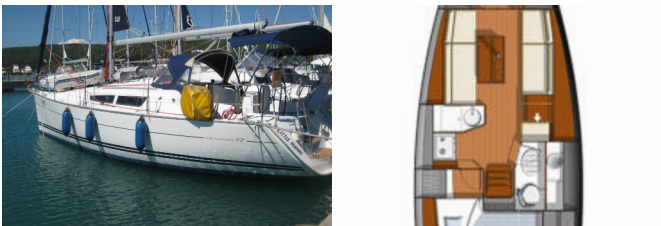

SUN ODYSSEY 32I

Little Hanni (2008)

Next Charter GmbH • Oskar-Von-Miller-Straße 35 • 86316 Friedberg • Germany

Phone: +49 1514 202 6204

E-mail: info@nextcharter.com

Web: nextcharter.com

DECK: Bimini top, Cockpit table, Cockpit/stern, outside shower, Electric anchor windlass, Sprayhood

ENTERTAINMENT: Outdoor speakers, Radio CD player

GALLEY: Hot water, Refrigerator

NAVIGATION: Autopilot, GPS chart plotter, Tridata, Wind instrument/Anemometer

SAFETY: Black Water Tank, VHF radio

YACHT ELECTRICS: 12V Socket

Yacht Base	Marina Betina, Murter, Croatia
Yacht ID	9635
Yacht Brands	Jeanneau
Yacht Name	Little Hanni
Production Year	2008
Length	31Ft
Cabins	2
Berths	4 + 2
WC	1