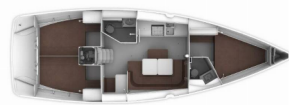

Yacht Base	Marina Di San Vincenzo Toscana, Italy
Yacht ID	9519
Yacht Brands	Bavaria
Yacht Name	Libeccio
Production Year	2014
Length	41 Ft
Cabins	3
Berths	6 + 1
Max Persons	7
WC	2

COMFORT: Blankets, Pillows

DECK: Anchor with chain, Bimini top, Boat hook, Bosun's chair (Safe seat) (boatswain's chair), Cockpit table, Cockpit/stern, outside shower, Dinghy with outboard engine, Electric anchor windlass, Mooring ropes, Spare anchor (Reserve, Auxiliary anchor), Sprayhood, Teak deck, Winch handles

ENTERTAINMENT: Outdoor speakers, Radio

GALLEY: Gas bottles, Hot water, Kitchen utensils (Galley equipment, cutlery), Oven, Refrigerator

NAVIGATION: AIS, Autopilot, Bow thruster, Echosounder/Depthsounder, GPS chart plotter – cockpit, Log, Navigation (Nautical) charts and nautical guide, Pilot book

SAFETY: Emergency tiller, First aid kit, Life belts (Safety harness), Safety equipment, Self inflating life vest, VHF radio

YACHT ELECTRICS: 12V Socket, 230 volt socket, Battery charger, Shore power connection, Solar panels