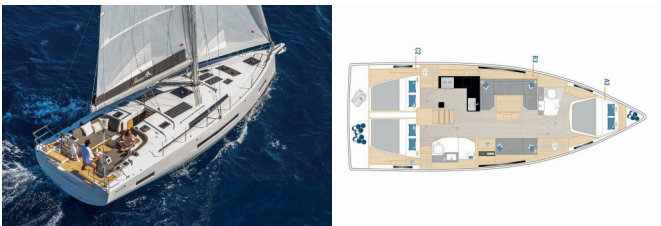

<b>Yacht Base</b>	Marina Kornati, Biograd, Croatia
<b>Yacht ID</b>	9490
<b>Yacht Brands</b>	Hanse Yachts
<b>Yacht Name</b>	Sundance
<b>Production Year</b>	2025
<b>Length</b>	41Ft
<b>Cabins</b>	3
<b>Berths</b>	6 + 2
<b>Max Persons</b>	8
<b>WC</b>	2

**COMFORT:** Bed linen, Cockpit cushions

**DECK:** Bathing platform, Bimini top, Cockpit table, Cockpit/stern, outside shower, Dinghy, Sprayhood, Teak cockpit

**ENTERTAINMENT:** Outdoor speakers, Radio CD mp3 player + USB