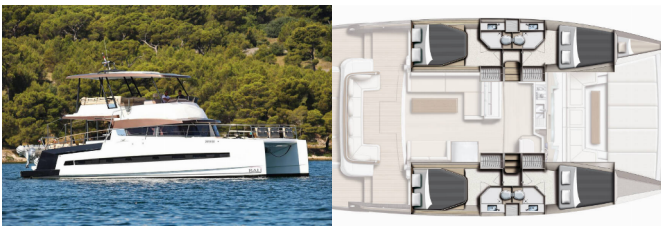

<b>Yacht Base</b>	Sukosan, D-Marin Dalmacija Marina, Croatia
<b>Yacht ID</b>	9457
<b>Yacht Brands</b>	Catana
<b>Yacht Name</b>	Sierra
<b>Production Year</b>	2020
<b>Length</b>	42 Ft
<b>Cabins</b>	4 + 1
<b>Berths</b>	8 + 1 + 1
<b>Max Persons</b>	12
<b>WC</b>	4

**COMFORT:** Blankets, Cockpit cushions, Pillows, Sun mattresses

**DECK:** Anchor, Bathing platform, Bimini top, Cockpit table, Cockpit/stern, outside shower, Dinghy with outboard engine, Electric anchor windlass, Floating rope, Grill/Barbecue/Plancha, Main anchor, Swimming ladder