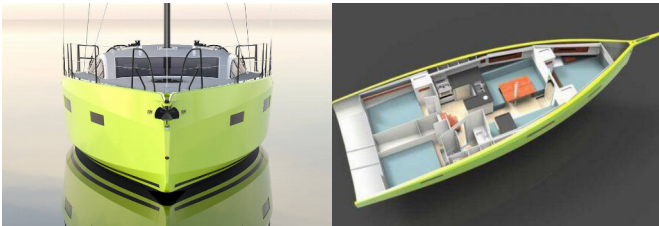

RM 1180

Heol Braz (2024)

Next Charter GmbH • Oskar-Von-Miller-Straße 35 • 86316 Friedberg • Germany

Phone: +49 1514 202 6204

E-mail: info@nextcharter.com

Web: nextcharter.com

DECK: Bimini top, Cockpit table, Cockpit/stern, outside shower, Electric anchor windlass

NAVIGATION: AIS, Autopilot, Bow thruster, GPS

SAFETY: VHF radio

YACHT ELECTRICS: Batteries

Yacht Base	Marseille, Corbières Port Services, France
Yacht ID	9440
Yacht Brands	RM Yachts
Yacht Name	Heol Braz
Production Year	2024
Length	39 Ft
Cabins	3
Berths	6 + 2
Max Persons	8
WC	1