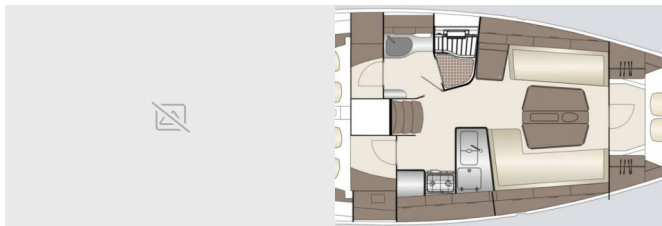

Yacht Base	Marina Punat, Krk, Croatia
Yacht ID	9400
Yacht Brands	Dehler
Yacht Name	Lieutenant Dan
Production Year	2025
Length	40 Ft
Cabins	3
Berths	6 + 1
WC	1

**COMFORT:** Bed linen

**DECK:** Anchor chain counter, Bathing platform, Cockpit table, Cockpit/stern, outside shower, Electric anchor windlass, Sprayhood