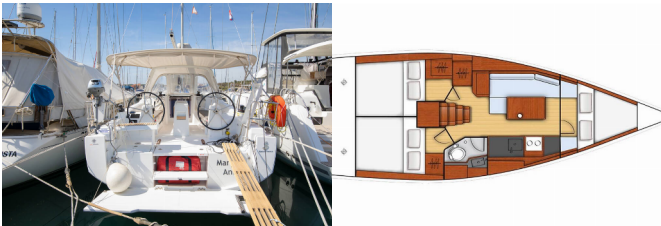

Next Charter GmbH • Oskar-Von-Miller-Straße 35 • 86316 Friedberg • Germany

Phone: +49 1514 202 6204

E-mail: info@nextcharter.com

Web: nextcharter.com

Yacht Base	Pula, ACI Marina Pomer, Croatia
Yacht ID	9273
Yacht Brands	Beneteau
Yacht Name	Mare Animi
Production Year	2016
Length	34 Ft
Cabins	3
Berths	6 + 2
Max Persons	8
WC	1

COMFORT: Bed linen, Blankets, Cockpit cushions

DECK: Anchor line, Anchor swivel, Bathing platform, Bimini top, Black ball, Black conus, Boat hook, Bosun's chair (Safe seat) (boatswain's chair), Canister for water, Cockpit table, Cockpit/stern, outside shower, Dinghy, Dinghy (byboat) pump, Electric anchor windlass, Fenders, Gangway, Hawser, Jerry cans for diesel, Main anchor, Mooring ropes , Plastic bucket, Repair box for dinghy, Round/globular fender, Spare anchor (Reserve, Auxiliary anchor), Sprayhood, Spring line, Water hose

ENTERTAINMENT: Outdoor speakers, Radio

GALLEY: Gas bottles, Hot water, Kitchen utensils (Galley equipment, cutlery), Refrigerator

INTERIOR: Barometer, Clock, Inside shower

NAVIGATION: Autopilot, Binoculars, Bow thruster, GPS chart plotter - cockpit, Hand bearing compass, Harbour guides, Log, Speed, Depth- echo sounder, Navigation (Nautical) charts and nautical guide , Navigation set, Radar reflector, Tridata, Windex

SAFETY: Distress flare box, Fire extinguisher , First aid kit , Flashlight, Fog horn, Inflatable life raft, Life belts (Safety harness), Life jackets, Light and rope for horseshoe life buoy, Set of tools , VHF radio , Wire (shroud) cutter

YACHT ELECTRICS: Battery charger , Heating, Inverter, Shore connection 220 V