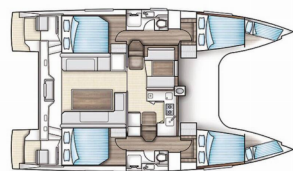

Yacht Base	Murter, ACI Marina Jezera, Croatia
Yacht ID	9271
Yacht Brands	Nautitech
Yacht Name	Kalea
Production Year	2015
Length	39 Ft
Cabins	4 + 2
Berths	8 + 2
Max Persons	10
WC	2

COMFORT: Cockpit cushions

DECK: Anchor Jambo, Anchor line, Anchor swivel, Bathing platform, Bimini top, Black ball, Black conus, Boat hook, Bosun's chair (Safe seat) (boatswain's chair), Canister for water, Cockpit table with light, Cockpit/stern, outside shower, Davit, Dinghy, Dinghy (byboat) pump, Electric anchor windlass, Fenders, Gangway, Hawser, Impeller, V-belt, oilfilter, Jerry cans for diesel, Main anchor, Mooring ropes , Plastic bucket, Repair box for dinghy, Round/globular fender, Spare anchor (Reserve, Auxiliary anchor), Spotlight / Headlights, Spring line, Teak cockpit, Water hose

ENTERTAINMENT: Outdoor speakers, Radio

GALLEY: Gas bottles, Hot water, Kitchen utensils (Galley equipment, cutlery), Refrigerator

INTERIOR: Barometer, Clock

NAVIGATION: Autopilot, Binoculars, Bretonplotter, GPS chart plotter – cockpit, Harbour guides, Logge/Lot/Speed, Nautical charts, Navigation set, Radar, Radar reflector, Wind instrument/Anemometer, Windex

SAFETY: Distress flare box, Fire extinguisher , First aid kit , Flashlight, Fog horn, Life belts (Safety harness), Life buoy + Flashing light, Liferaft , Self inflating life vest, Set of tools , VHF radio , Wire (shroud) cutter

SAILS: Electric winch, Lazy bag, Lazy jacks

YACHT ELECTRICS: Battery charger , Generator, Heating, Inverter, Shore connection 220 V, Solar panels