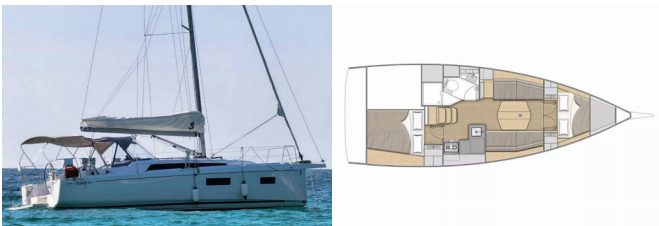

OCEANIS 34.1

Philosophie (2022)

Next Charter GmbH • Oskar-Von-Miller-Straße 35 • 86316 Friedberg • Germany

Phone: +49 1514 202 6204

E-mail: info@nextcharter.com

Web: nextcharter.com

Yacht Base	Thailand, Koh Chang, Thailand
Yacht ID	9218
Yacht Brands	Beneteau
Yacht Name	Philosophie
Production Year	2022
Length	35 Ft
Cabins	2
Berths	4 + 2
Max Persons	6
WC	1