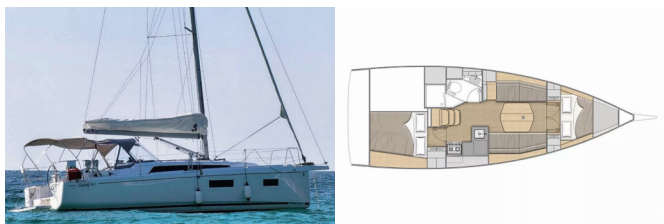

OCEANIS 34.1

Philosophie (2022)

Next Charter GmbH • Oskar-Von-Miller-Straße 35 • 86316 Friedberg • Germany

Phone: +49 1514 202 6204

E-mail: info@nextcharter.com

Web: nextcharter.com

Yacht Base	Thailand, Koh Chang, Thailand
Yacht ID	9218
Yacht Brands	Beneteau
Yacht Name	Philosophie
Production Year	2022
Length	35 Ft
Cabins	2
Berths	4 + 2
Max Persons	6
WC	1