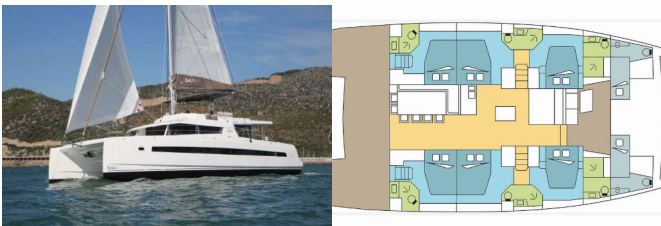

BALI 5.4

DREAM PANGA (2024)

Next Charter GmbH • Oskar-Von-Miller-Straße 35 • 86316 Friedberg • Germany

Phone: +49 1514 202 6204

E-mail: info@nextcharter.com

Web: nextcharter.com

Yacht Base	Martinique, Le Marin, Caribbean
Yacht ID	9183
Yacht Brands	Catana
Yacht Name	DREAM PANGA
Production Year	2024
Length	55 Ft
Cabins	6 + 2
Berths	12 + 2
Max Persons	12
WC	6 + 2

COMFORT: Cockpit cushions, Helmsman seat cushions

DECK: Bimini top, Cockpit table, Cockpit/stern, outside shower, Davit, Dinghy hydraulic lifting system, Electric anchor windlass, Grill/Barbecue/Plancha, Remote control for anchor winch with chain counter at helm, Seats for aft bench, Swimming ladder