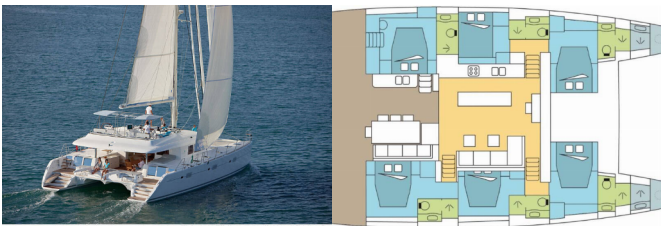

Yacht Base	Polynesia, Raiatea, French Polynesia
Yacht ID	8989
Yacht Brands	Lagoon
Yacht Name	DREAM HUAHINE
Production Year	2020
Length	62 Ft
Cabins	6 + 2
Berths	12 + 2
Max Persons	12
WC	6 + 2

**COMFORT:** Cockpit cushions

**DECK:** Bimini top, Cockpit fridge, Cockpit table, Cockpit/stern, outside shower, Davit, Dinghy, Electric anchor windlass, Outboard engine, Swimming ladder

**ENTERTAINMENT:** MP3 Jack-Ipod, Outdoor speakers, Radio