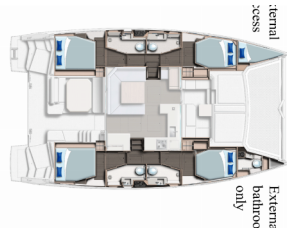

Yacht Base	Sardinia, Cannigione, Italy
Yacht ID	8916
Yacht Brands	Leopard
Yacht Name	Dou Reve V
Production Year	2022
Length	45 Ft
Cabins	4 + 1
Berths	8 + 2 + 1
WC	4 + 1

COMFORT: Pillows

DECK: Anchor with chain, Bilge pump – Mechanic, Bimini top, Boat hook, Bosun's chair (Safe seat) (boatswain's chair), Deck brush, Electric anchor windlass, Fenders, Flybridge, Fuel funnel, Gangway, Mooring ropes, Outboard engine, Plastic bucket, Spare anchor (Reserve, Auxiliary anchor), Swimming ladder, Tender, Water hose, Winch handles

ENTERTAINMENT: CD player, Fins, Outdoor speakers

GALLEY: Coffee machine, Gas bottles, Hot water, Kitchen utensils (Galley equipment, cutlery), Oven, Refrigerator, Stove

INTERIOR: Barometer, Clock, Water Purifier

NAVIGATION: Autopilot, Binoculars, Echosounder/Depthsounder, GPS chart plotter, Hand bearing compass, Log, Nautical charts, Pilot book, Radar reflector, Wind instrument/Anemometer

SAFETY: Buoyant smoke signal, Distress flare box, Emergency tiller, Fire extinguisher, First aid kit, Fog horn, Horseshoe lifebuoy, Life belts (Safety harness), Life jackets, Liferaft, Repair kit, Torch, VHF radio

SAILS: Electric winch

YACHT ELECTRICS: Air Conditioning, Bilge pump – Electric, Generator, Inverter, Solar panels, Watermaker – desalinator