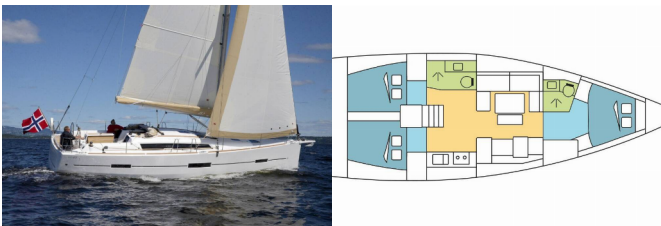

DUFOUR 412 GL

LE MARVALA_DB (2019)

Next Charter GmbH • Oskar-Von-Miller-Straße 35 • 86316 Friedberg • Germany

Phone: +49 1514 202 6204

E-mail: info@nextcharter.com

Web: nextcharter.com

Yacht Base	La Paz, Costa Baja Marina, Mexico
Yacht ID	8913
Yacht Brands	Dufour
Yacht Name	LE MARVALA_DB
Production Year	2019
Length	42 Ft
Cabins	3
Berths	6 + 2
Max Persons	8
WC	2

COMFORT: Cockpit cushions

DECK: Bimini top, Cockpit table, Cockpit/stern, outside shower, Dinghy, Electric anchor windlass, Grill/Barbecue/Plancha, Outboard engine, Sprayhood, Swimming ladder

ENTERTAINMENT: Outdoor speakers, Radio