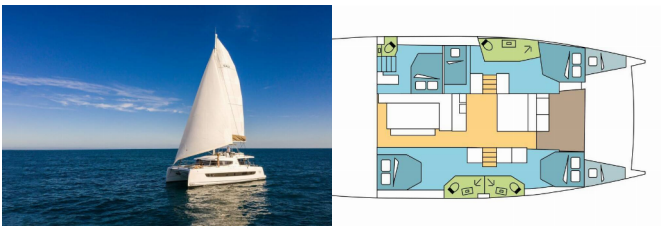

BALI 4.6

TERMEN (2024)

Next Charter GmbH • Oskar-Von-Miller-Straße 35 • 86316 Friedberg • Germany

Phone: +49 1514 202 6204

E-mail: info@nextcharter.com

Web: nextcharter.com

Yacht Base	Placencia, Roberts Grove Marina, Belize
Yacht ID	8912
Yacht Brands	Catana
Yacht Name	TERMEN
Production Year	2024
Length	47 Ft
Cabins	5 + 2
Berths	10
Max Persons	12
WC	4

DECK: Cockpit table, Cockpit/stern, outside shower, Dinghy hydraulic lifting system, Electric anchor windlass, Grill/Barbecue/Plancha, Remote control for anchor winch with chain counter at helm, Swimming ladder

ENTERTAINMENT: FUSION sound system

GALLEY: Oven, Refrigerator

INTERIOR: Electric fans in cabins, Electric toilet

NAVIGATION: AIS, Autopilot, GPS chart plotter – cockpit

SAFETY: Extra fuel tank, Extra water tank

SAILS: Electric main sail winch, Lazy bag, Lazy jacks

YACHT ELECTRICS: Air Conditioning, Alternator, Battery charger , Generator, Inverter, Solar panels, Watermaker – desalinator