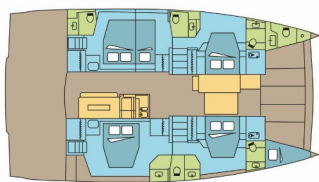

BALI 4.8

BABBAGE (2024)

Next Charter GmbH • Oskar-Von-Miller-Straße 35 • 86316 Friedberg • Germany

Phone: +49 1514 202 6204

E-mail: info@nextcharter.com

Web: nextcharter.com

Yacht Base	Seychelles, Praslin, Seychelles
Yacht ID	8902
Yacht Brands	Catana
Yacht Name	BABBAGE
Production Year	2024
Length	49 Ft
Cabins	5 + 1
Berths	10 + 1
Max Persons	11
WC	5 + 1

COMFORT: Forward cockpit cushions, Helmstation seat cushions, Mosquito nets

DECK: Anchor winch remote control, Bar, Cockpit table, Cockpit/stern, outside shower, Davit, Dinghy, Electric anchor windlass, Flybridge, Forward cockpit, Grill/Barbecue/Plancha, Outboard engine, Seats for aft bench, Spring cleats, Swimming ladder