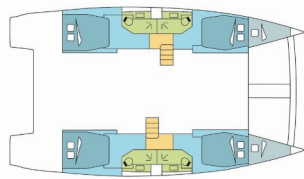

BALI 4.4

SAGA (2022)

Next Charter GmbH • Oskar-Von-Miller-Straße 35 • 86316 Friedberg • Germany

Phone: +49 1514 202 6204

E-mail: info@nextcharter.com

Web: nextcharter.com

Yacht Base	Nassau, Palm Cay Marina, Bahamas
Yacht ID	8896
Yacht Brands	Catana
Yacht Name	SAGA
Production Year	2022
Length	44 Ft
Cabins	4 + 2
Berths	8 + 2
Max Persons	10
WC	4

COMFORT: Cockpit seat cushions with backrest, Mosquito nets, Sun loungers

DECK: Bimini top, Cockpit table, Cockpit/stern, outside shower, Davit, Dinghy, Electric anchor windlass, Fly sunbathing area, Flybridge, Forward cockpit, Grill/Barbecue/Plancha, Outboard engine, Spring cleats, Swimming ladder