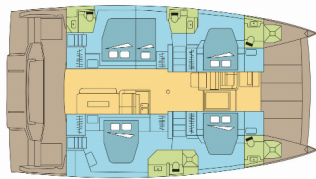

BALI 4.8

Yepa (2020)

Next Charter GmbH • Oskar-Von-Miller-Straße 35 • 86316 Friedberg • Germany

Phone: +49 1514 202 6204

E-mail: info@nextcharter.com

Web: nextcharter.com

Yacht Base	Marsh Harbour, Conch Inn Marina, Bahamas
Yacht ID	8892
Yacht Brands	Catana
Yacht Name	Yepa
Production Year	2020
Length	49 Ft
Cabins	5
Berths	10
Max Persons	10
WC	5

COMFORT: Mosquito nets

DECK: Anchor with chain, Bathing platform, Bilge pump - Mechanic, Bimini top, Cockpit/stern, outside shower, Grill/Barbecue/Plancha, RIB 3m + 15 HP outboard, Spare anchor (Reserve, Auxiliary anchor)