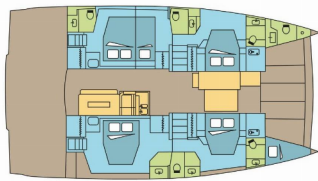

BALI 4.8

LATIMER (2024)

Next Charter GmbH • Oskar-Von-Miller-Straße 35 • 86316 Friedberg • Germany

Phone: +49 1514 202 6204

E-mail: info@nextcharter.com

Web: nextcharter.com

Yacht Base	Seychelles, Praslin, Seychelles
Yacht ID	8850
Yacht Brands	Catana
Yacht Name	LATIMER
Production Year	2024
Length	49 Ft
Cabins	5 + 1
Berths	10 + 1
Max Persons	11
WC	5 + 1

COMFORT: Forward cockpit cushions, Helmstation seat cushions, Mosquito nets

DECK: Bar, Cockpit table, Cockpit/stern, outside shower, Davit, Dinghy, Dinghy with outboard engine, Electric anchor windlass, Fly sunbathing area, Flybridge, Forward cockpit, Grill/Barbecue/Plancha, Remote control for anchor winch with chain counter at helm, Spring cleats, Swimming ladder