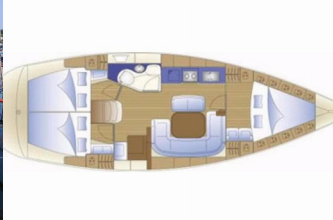

Yacht Base	Pula, Marina Polesana, Croatia
Yacht ID	882
Yacht Brands	Bavaria
Yacht Name	Carry On
Production Year	2003
Length	39 Ft
Cabins	3
Berths	6 + 1
Max Persons	6
WC	1

COMFORT: Mattresses

DECK: Anchor line, Anchor swivel, Bimini top, Black ball, Black conus, Boat hook, Bosun's chair (Safe seat) (boatswain's chair), Canister for water, Cockpit table with light, Cockpit/stern, outside shower, Dinghy, Dinghy (byboat) pump, Electric anchor windlass, Fenders, Gangway, Hawser, Impeller, V-belt, oilfilter, Jerry cans for diesel, Main anchor, Mooring ropes , Plastic bucket, Repair box for dinghy, Round/globular fender, Spare anchor (Reserve, Auxiliary anchor), Spotlight / Headlights, Sprayhood, Spring line, Teak cockpit, Water hose

ENTERTAINMENT: Outdoor speakers, Radio

GALLEY: Gas bottles, Hot water, Ice box, Kitchen utensils (Galley equipment, cutlery), Refrigerator

INTERIOR: Barometer, Clock

NAVIGATION: Autopilot, Binoculars, Bow thruster, Bretonplotter, GPS chart plotter – cockpit, Harbour guides, Logge/Lot/Speed/Wind, Navigation (Nautical) charts and nautical guide , Navigation set, Radar reflector, Screen, Spyglass, Tridata, Wind instrument/Anemometer, Windex

SAFETY: Distress flare box, Fire extinguisher , First aid kit , Flashlight, Fog horn, Life belts (Safety harness), Life buoy + Flashing light, Life jackets, Set of tools , VHF radio , Wire (shroud) cutter

SAILS: Spinnaker boom

YACHT ELECTRICS: Battery charger , Heating, Inverter, Shore connection 220 V, Solar panels