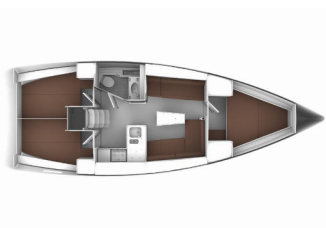

Yacht Base	Marina Vrsar, Croatia
Yacht ID	870
Yacht Brands	Bavaria
Yacht Name	Lilli
Production Year	2017
Length	37 Ft
Cabins	3
Berths	6
WC	1

**COMFORT:** Cockpit cushions

**DECK:** Anchor with chain, Bathing platform, Bilge pump - Mechanic, Bimini top, Boat hook, Bosun's chair (Safe seat) (boatswain's chair), Dinghy, Electric anchor windlass, Fenders, Mooring ropes , Outboard engine, Sprayhood