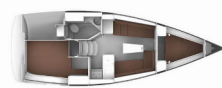

Yacht Base	ACI Marina Vodice, Croatia
Yacht ID	87
Yacht Brands	Bavaria
Yacht Name	Homeoffice
Production Year	2013
Length	33 Ft
Cabins	2
Berths	4 + 1
WC	1

COMFORT: Bed linen, Blankets, Cockpit cushions, Pillows

DECK: Bathing platform, Bilge pump – Mechanic, Bimini top, Cockpit table, Cockpit/stern, outside shower, Dinghy, Electric anchor windlass, Fenders, Gangway, Main anchor, Round/globular fender, Spare anchor (Reserve, Auxiliary anchor), Sprayhood, Teak seats in cockpit, Winch handles

ENTERTAINMENT: Outdoor speakers, Radio CD/mp3 player, USB, AUX input, W-LAN GRATIS

GALLEY: Electrical kettle, Gas bottles, Gas cookers, Hot water, Kitchen utensils (Galley equipment, cutlery), Moka pot, Oven, Refrigerator, Sink

INTERIOR: Duvet cover

NAVIGATION: Autopilot, Binoculars, Bow thruster, Compass, Cruising guides, GPS chart plotter – cockpit, Nautical charts, Radar reflector, Tridata, Wind instrument/Anemometer

SAFETY: Black Water Tank, Buoyant smoke signal, Distress flare box, First aid kit, Horseshoe lifebuoy, Life belts (Safety harness), Life jackets, Torch, VHF radio

YACHT ELECTRICS: 220V socket, Battery charger, Bilge pump – Electric, Heating, Service batteries, Shore connection 220 V