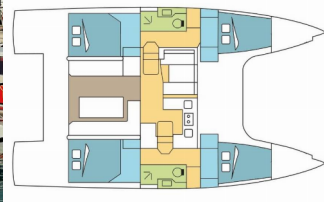

NAUTITECH 40 OPEN

ANTIPODES (2022)

Next Charter GmbH • Oskar-Von-Miller-Straße 35 • 86316 Friedberg • Germany

Phone: +49 1514 202 6204

E-mail: info@nextcharter.com

Web: nextcharter.com

Yacht Base	Whitsundays, Airlie Beach, Coral Sea Marina, Australia And Oceania
Yacht ID	8630
Yacht Brands	Nautitech
Yacht Name	ANTIPODES
Production Year	2022
Length	39 Ft
Cabins	4
Berths	8
Max Persons	8
WC	2

COMFORT: Cockpit cushions, Mosquito nets

DECK: Bimini top, Cockpit fridge, Cockpit table, Cockpit/stern, outside shower, Davit, Dinghy, Electric anchor windlass, Outboard engine, Swimming ladder

ENTERTAINMENT: Outdoor speakers, Radio