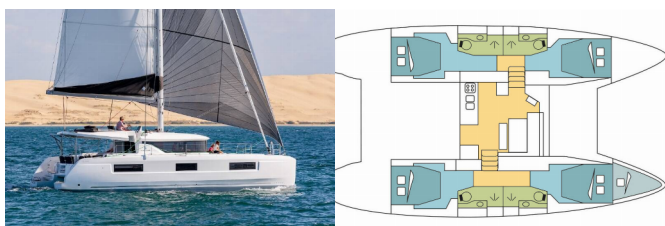

LAGOON 46

MARYLOU (2022)

Next Charter GmbH • Oskar-Von-Miller-Straße 35 • 86316 Friedberg • Germany

Phone: +49 1514 202 6204

E-mail: info@nextcharter.com

Web: nextcharter.com

Yacht Base	Nassau, Palm Cay Marina, Bahamas
Yacht ID	8620
Yacht Brands	Lagoon
Yacht Name	MARYLOU
Production Year	2022
Length	46 Ft
Cabins	4 + 1
Berths	9 + 2
Max Persons	11
WC	4

COMFORT: Cockpit cushions

DECK: Bimini top, Cockpit fridge, Cockpit table, Cockpit/stern, outside shower, Davit, Dinghy, Electric anchor windlass, Flybridge, Outboard engine, Swimming ladder

ENTERTAINMENT: Fusion radio, Outdoor speakers