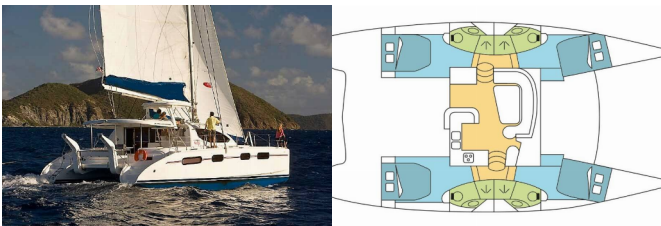

LEOPARD 46

SEADUCTION (2008)

Next Charter GmbH • Oskar-Von-Miller-Straße 35 • 86316 Friedberg • Germany

Phone: +49 1514 202 6204

E-mail: info@nextcharter.com

Web: nextcharter.com

Yacht Base	Whitsundays, Airlie Beach, Coral Sea Marina, Australia And Oceania
Yacht ID	8616
Yacht Brands	Leopard
Yacht Name	SEADUCTION
Production Year	2008
Length	46 Ft
Cabins	4
Berths	8 + 2
Max Persons	10
WC	4

COMFORT: Cockpit cushions

DECK: Bimini top, Cockpit table, Cockpit/stern, outside shower, Davit, Dinghy, Electric anchor windlass, Outboard engine, Swimming ladder

ENTERTAINMENT: Outdoor speakers, Radio CD player, TV