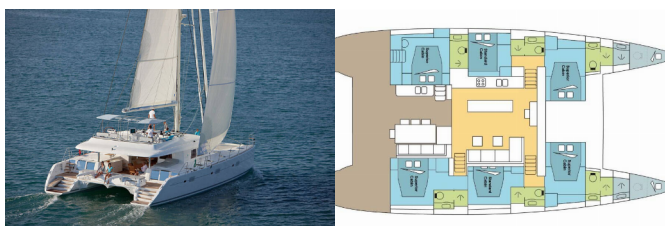

<b>Yacht Base</b>	Polynesia, Raiatea, French Polynesia
<b>Yacht ID</b>	8611
<b>Yacht Brands</b>	Lagoon
<b>Yacht Name</b>	DREAM HIVA OA
<b>Production Year</b>	2021
<b>Length</b>	62 Ft
<b>Cabins</b>	6 + 2
<b>Berths</b>	12 + 2
<b>Max Persons</b>	12
<b>WC</b>	6 + 2

**COMFORT:** Cockpit cushions

**DECK:** Bimini top, Cockpit fridge, Cockpit table, Cockpit/stern, outside shower, Davit, Dinghy, Electric anchor windlass, Outboard engine, Swimming ladder

**ENTERTAINMENT:** MP3 Jack-Ipod, Outdoor speakers, Radio