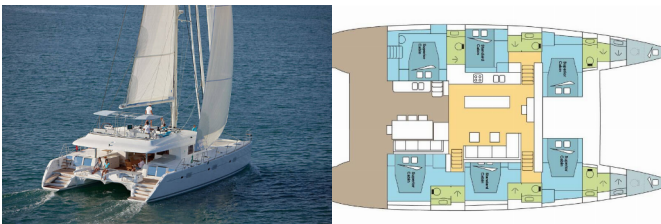

Yacht Base	Polynesia, Raiatea, French Polynesia
Yacht ID	8610
Yacht Brands	Lagoon
Yacht Name	DREAM MAUPITI
Production Year	2021
Length	62 Ft
Cabins	6 + 2
Berths	12 + 2
Max Persons	12
WC	6 + 2

**COMFORT:** Cockpit cushions

**DECK:** Bimini top, Cockpit fridge, Cockpit table, Cockpit/stern, outside shower, Davit, Dinghy, Electric anchor windlass, Outboard engine, Swimming ladder

**ENTERTAINMENT:** MP3 Jack-Ipod, Outdoor speakers, Radio