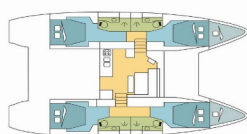

Yacht Base	Seychelles, Praslin, Seychelles
Yacht ID	8607
Yacht Brands	Lagoon
Yacht Name	FRANCOIS-MAHE 2
Production Year	2021
Length	46 Ft
Cabins	4 + 2
Berths	8 + 2
Max Persons	10
WC	4

**COMFORT:** Cockpit cushions