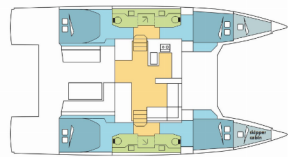

COMFORT: Cockpit cushions

DECK: Bimini top, Cockpit fridge, Cockpit table, Cockpit/stern, outside shower, Electric anchor windlass, Flybridge, Grill/Barbecue/Plancha, Swimming ladder

ENTERTAINMENT: Radio, Underwater lights

GALLEY: Oven, Refrigerator, Stove

INTERIOR: Convertible table in salon, Electric fans in cabins, Electric toilet

NAVIGATION: Autopilot, GPS chart plotter

SAFETY: VHF radio

YACHT ELECTRICS: Air Conditioning, Generator, Inverter, USB sockets, Watermaker - desalinator

Yacht Base Trogir, Yachtclub Seget (Marina Baotić), Croatia

Yacht ID 8603

Yacht Brands Bavaria

Yacht Name SEATTLE

Production Year 2020

Length 47 Ft

Cabins 4 + 2

Berths 8 + 2 + 2

Max Persons 12

WC 4