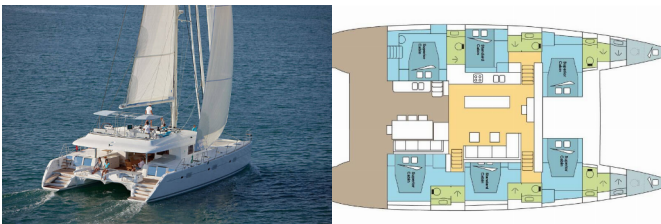

LAGOON 620

DREAM RAIATEA (2016)

Next Charter GmbH • Oskar-Von-Miller-Straße 35 • 86316 Friedberg • Germany

Phone: +49 1514 202 6204

E-mail: info@nextcharter.com

Web: nextcharter.com

Yacht Base	Polynesia, Raiatea, French Polynesia
Yacht ID	8576
Yacht Brands	Lagoon
Yacht Name	DREAM RAIATEA
Production Year	2016
Length	62 Ft
Cabins	6 + 2
Berths	12 + 2
Max Persons	12
WC	6 + 2

COMFORT: Cockpit cushions

DECK: Bimini top, Cockpit fridge, Cockpit table, Cockpit/stern, outside shower, Davit, Dinghy, Electric anchor windlass, Outboard engine, Swimming ladder

ENTERTAINMENT: MP3 Jack-Ipod, Outdoor speakers, Radio