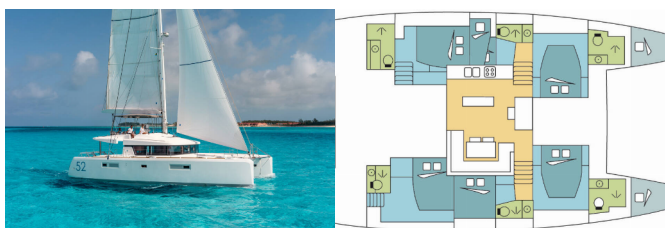

LAGOON 52 F

BORNEO (2019)

Next Charter GmbH • Oskar-Von-Miller-Straße 35 • 86316 Friedberg • Germany

Phone: +49 1514 202 6204

E-mail: info@nextcharter.com

Web: nextcharter.com

Yacht Base	Polynesia, Raiatea, French Polynesia
Yacht ID	8569
Yacht Brands	Lagoon
Yacht Name	BORNEO
Production Year	2019
Length	52 Ft
Cabins	6 + 2
Berths	12 + 2
Max Persons	14
WC	6

COMFORT: Cockpit cushions

DECK: Bimini top, Cockpit fridge, Cockpit table, Cockpit/stern, outside shower, Davit, Dinghy, Electric anchor windlass, Flybridge, Outboard engine, Swimming ladder

ENTERTAINMENT: Fusion radio, MP3 Jack-Ipod, Outdoor speakers