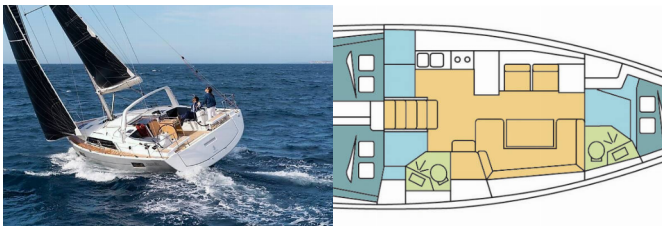

OCEANIS 41.1

RUKBA (2018)

Next Charter GmbH • Oskar-Von-Miller-Straße 35 • 86316 Friedberg • Germany

Phone: +49 1514 202 6204

E-mail: info@nextcharter.com

Web: nextcharter.com

Yacht Base	La Paz, Costa Baja Marina, Mexico
Yacht ID	8550
Yacht Brands	Beneteau
Yacht Name	RUKBA
Production Year	2018
Length	41 Ft
Cabins	3
Berths	6 + 2
Max Persons	8
WC	2

COMFORT: Cockpit cushions

DECK: Bimini top, Cockpit table, Cockpit/stern, outside shower, Dinghy, Electric anchor windlass, Outboard engine, Sprayhood, Swimming ladder

ENTERTAINMENT: Outdoor speakers, Radio

GALLEY: Kitchen utensils (Galley equipment, cutlery), Oven, Refrigerator, Stove

INTERIOR: Convertible table, Convertible table in salon, Electric fans in cabins

NAVIGATION: Autopilot, Depthsounder, GPS chart plotter, Speedometer (Speed log), Wind instrument/Anemometer

SAFETY: VHF radio

SAILS: Lazy bag, Lazy jacks, Self tailing (manual) winch

YACHT ELECTRICS: 110V socket, 12V Socket, Air Conditioning, Battery charger, Inverter, WC pump