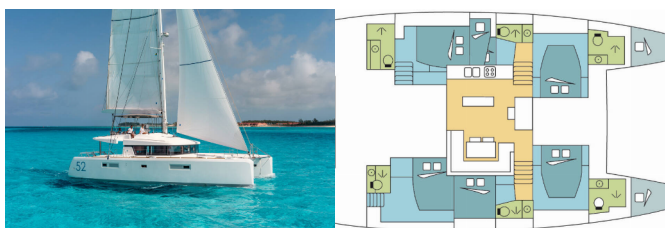

LAGOON 52 F

EDELEM II (2019)

Next Charter GmbH • Oskar-Von-Miller-Straße 35 • 86316 Friedberg • Germany

Phone: +49 1514 202 6204

E-mail: info@nextcharter.com

Web: nextcharter.com

Yacht Base	Nassau, Palm Cay Marina, Bahamas
Yacht ID	8534
Yacht Brands	Lagoon
Yacht Name	EDELEM II
Production Year	2019
Length	52 Ft
Cabins	6 + 2
Berths	12 + 2
Max Persons	14
WC	6

COMFORT: Cockpit cushions, Deck cushions

DECK: Bimini top, Cockpit fridge, Cockpit table, Cockpit/stern, outside shower, Davit, Dinghy, Electric anchor windlass, Flybridge, Outboard engine, Swimming ladder