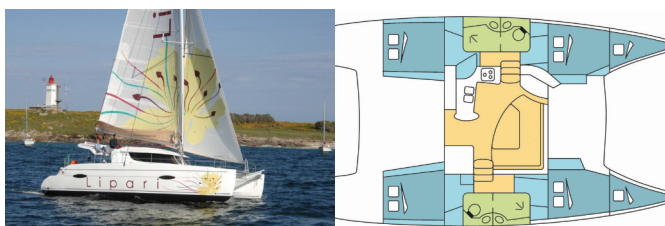

LIPARI 41

L AVANT (2010)

Next Charter GmbH • Oskar-Von-Miller-Straße 35 • 86316 Friedberg • Germany

Phone: +49 1514 202 6204

E-mail: info@nextcharter.com

Web: nextcharter.com

DECK: Cockpit/stern, outside shower, Dinghy, Electric anchor windlass, Grill/Barbecue/Plancha, Ice box in cockpit

ENTERTAINMENT: CD player, TV + DVD

GALLEY: Freezer, Microwave, Refrigerator

INTERIOR: Electric fans in cabins

NAVIGATION: Autopilot, Depthsounder, GPS chart plotter, Radar, Speedometer (Speed log), Wind instrument/Anemometer

SAFETY: VHF radio

YACHT ELECTRICS: Inverter, Solar panels

Yacht Base Whitsundays, Airlie Beach, Coral Sea Marina, Australia And Oceania

Yacht ID 8506

Yacht Brands Fontaine Pajot

Yacht Name L AVANT

Production Year 2010

Length 39 Ft

Cabins 4

Berths 8

Max Persons 8

WC 2