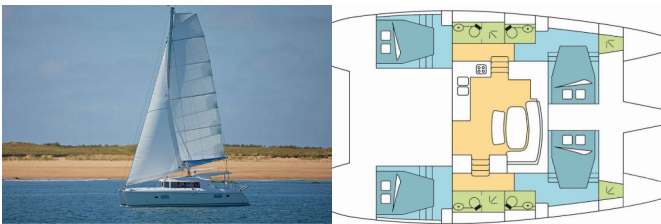

LAGOON 421

TRAVIATA 1 (2014)

Next Charter GmbH • Oskar-Von-Miller-Straße 35 • 86316 Friedberg • Germany

Phone: +49 1514 202 6204

E-mail: info@nextcharter.com

Web: nextcharter.com

Yacht Base	Whitsundays, Airlie Beach, Coral Sea Marina, Australia And Oceania
Yacht ID	8505
Yacht Brands	Lagoon
Yacht Name	TRAVIATA 1
Production Year	2014
Length	41 Ft
Cabins	4
Berths	9 + 2
Max Persons	10
WC	4