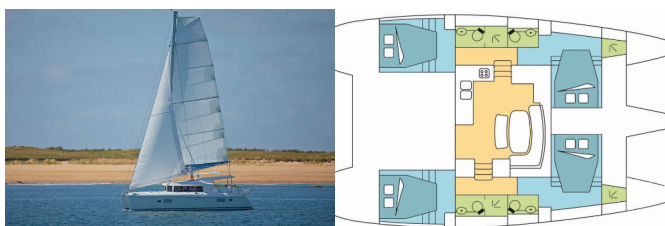

LAGOON 421

TRAVIATA 1 (2014)

Next Charter GmbH • Oskar-Von-Miller-Straße 35 • 86316 Friedberg • Germany

Phone: +49 1514 202 6204

E-mail: info@nextcharter.com

Web: nextcharter.com

Yacht Base	Whitsundays, Airlie Beach, Coral Sea Marina, Australia And Oceania
Yacht ID	8505
Yacht Brands	Lagoon
Yacht Name	TRAVIATA 1
Production Year	2014
Length	41 Ft
Cabins	4
Berths	9 + 2
Max Persons	10
WC	4