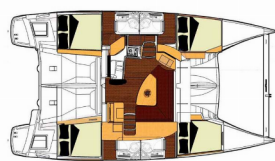

DECK: Bimini top, Cockpit/stern, outside shower, Dinghy, Electric anchor windlass, Grill/Barbecue/Plancha, Ice box in cockpit, Swimming ladder

ENTERTAINMENT: CD player, DVD player, TV

GALLEY: Freezer, Microwave, Oven, Refrigerator, Stove

INTERIOR: Electric fans in cabins

NAVIGATION: Autopilot, Compass, Depthsounder, GPS chart plotter, Radar, Speedometer (Speed log), Wind instrument/Anemometer

SAFETY: VHF radio

SAILS: Self tailing (manual) winch

YACHT ELECTRICS: Inverter, Solar panels

Yacht Base Whitsundays, Airlie Beach, Coral Sea Marina, Australia And Oceania

Yacht ID 8502

Yacht Brands Fountaine Pajot

Yacht Name DASHA WAY

Production Year 2013

Length 39 Ft

Cabins 4

Berths 8

Max Persons 8

WC 4