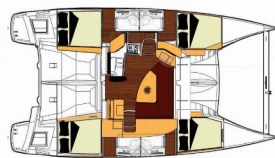

DECK: Bimini top, Cockpit/stern, outside shower, Dinghy, Electric anchor windlass, Grill/Barbecue/Plancha, Ice box in cockpit, Swimming ladder

ENTERTAINMENT: CD player, DVD player, TV

GALLEY: Freezer, Microwave, Oven, Refrigerator, Stove

INTERIOR: Electric fans in cabins

NAVIGATION: Autopilot, Compass, Depthsounder, GPS chart plotter, Radar, Speedometer (Speed log), Wind instrument/Anemometer

SAFETY: VHF radio

SAILS: Self tailing (manual) winch

YACHT ELECTRICS: Inverter, Solar panels

Yacht Base Whitsundays, Airlie Beach, Coral Sea Marina, Australia And Oceania

Yacht ID 8502

Yacht Brands Fountaine Pajot

Yacht Name DASHA WAY

Production Year 2013

Length 39 Ft

Cabins 4

Berths 8

Max Persons 8

WC 4