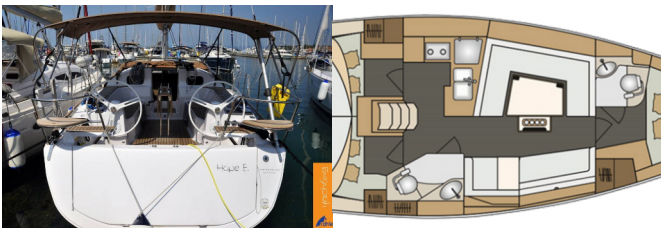

ELAN IMPRESSION 40

Hope E. (2017)

Next Charter GmbH • Oskar-Von-Miller-Straße 35 • 86316 Friedberg • Germany

Phone: +49 1514 202 6204

E-mail: info@nextcharter.com

Web: nextcharter.com

Yacht Base	Izola, Slovenia
Yacht ID	850
Yacht Brands	Elan Marine
Yacht Name	Hope E.
Production Year	2017
Length	39 Ft
Cabins	3
Berths	6 + 2
WC	2

COMFORT: Bed linen

DECK: Bimini top, Cockpit table, Cockpit/stern, outside shower, Dinghy, Electric anchor windlass, Gangway, Sprayhood

ENTERTAINMENT: DVD player, LCD TV, Radio CD player

GALLEY: Gas bottles, Hot water, Refrigerator

NAVIGATION: Autopilot, Bow thruster, Complete navigation equipment, GPS chart plotter, Tridata, Wind instrument/Anemometer

SAFETY: Automatic Inflatable Life Jacket, Safety equipment, VHF radio

SAILS: Lazy jacks