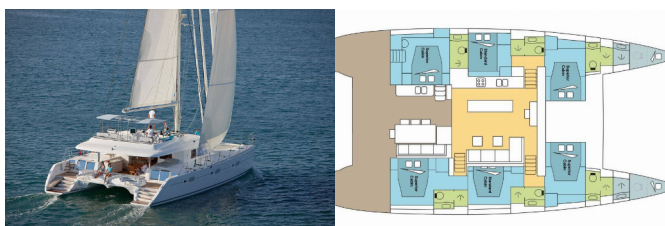

LAGOON 620

DREAM PALMA (2020)

Next Charter GmbH • Oskar-Von-Miller-Straße 35 • 86316 Friedberg • Germany

Phone: +49 1514 202 6204

E-mail: info@nextcharter.com

Web: nextcharter.com

Yacht Base	Nassau, Palm Cay Marina, Bahamas
Yacht ID	8494
Yacht Brands	Lagoon
Yacht Name	DREAM PALMA
Production Year	2020
Length	62 Ft
Cabins	6 + 2
Berths	12 + 2
Max Persons	12
WC	6 + 2

COMFORT: Cockpit cushions

DECK: Bimini top, Cockpit fridge, Cockpit table, Cockpit/stern, outside shower, Davit, Dinghy, Electric anchor windlass, Outboard engine, Swimming ladder

ENTERTAINMENT: MP3 Jack-Ipod, Outdoor speakers, Radio