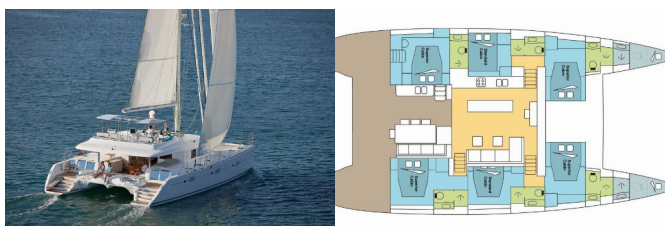

LAGOON 620

DREAM MALLORCA II (2019)

Next Charter GmbH • Oskar-Von-Miller-Straße 35 • 86316 Friedberg • Germany

Phone: +49 1514 202 6204

E-mail: info@nextcharter.com

Web: nextcharter.com

Yacht Base	Seychelles, Mahe, Seychelles
Yacht ID	8492
Yacht Brands	Lagoon
Yacht Name	DREAM MALLORCA II
Production Year	2019
Length	62 Ft
Cabins	6 + 2
Berths	12 + 2
Max Persons	12
WC	6 + 2

COMFORT: Cockpit cushions

DECK: Bimini top, Cockpit table, Cockpit/stern, outside shower, Davit, Dinghy, Electric anchor windlass, Galley in cockpit, Swimming ladder

ENTERTAINMENT: MP3 Jack-Ipod, Outdoor speakers, Radio