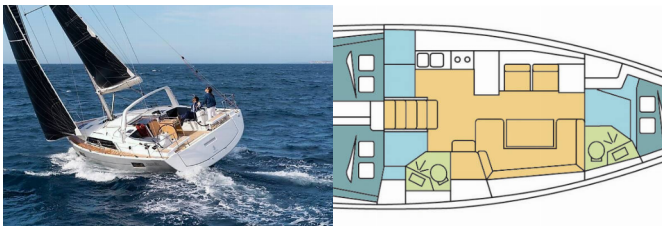

OCEANIS 41.1

TSELENA (2018)

Next Charter GmbH • Oskar-Von-Miller-Straße 35 • 86316 Friedberg • Germany

Phone: +49 1514 202 6204

E-mail: info@nextcharter.com

Web: nextcharter.com

Yacht Base	La Paz, Costa Baja Marina, Mexico
Yacht ID	8485
Yacht Brands	Beneteau
Yacht Name	TSELENA
Production Year	2018
Length	41 Ft
Cabins	3
Berths	6 + 2
Max Persons	8
WC	2

COMFORT: Cockpit cushions

DECK: Bimini top, Cockpit table, Cockpit/stern, outside shower, Dinghy, Electric anchor windlass, Outboard engine, Sprayhood, Swimming ladder

ENTERTAINMENT: Outdoor speakers, Radio CD player

GALLEY: Kitchen utensils (Galley equipment, cutlery), Oven, Refrigerator, Stove

INTERIOR: Convertible table, Convertible table in salon, Electric fans in cabins, Electric toilet

NAVIGATION: Autopilot, Depthsounder, GPS chart plotter, Speedometer (Speed log), Wind instrument/Anemometer

SAFETY: VHF radio

SAILS: Lazy bag, Lazy jacks, Self tailing (manual) winch

YACHT ELECTRICS: 110V socket, 12V Socket, Air Conditioning, Battery charger, Inverter