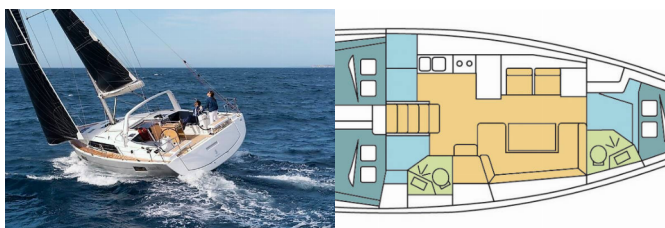

<b>Yacht Base</b>	La Paz, Costa Baja Marina, Mexico
<b>Yacht ID</b>	8485
<b>Yacht Brands</b>	Beneteau
<b>Yacht Name</b>	TSELENA
<b>Production Year</b>	2018
<b>Length</b>	41 Ft
<b>Cabins</b>	3
<b>Berths</b>	6 + 2
<b>Max Persons</b>	8
<b>WC</b>	2

**COMFORT:** Cockpit cushions

**DECK:** Bimini top, Cockpit table, Cockpit/stern, outside shower, Dinghy, Electric anchor windlass, Outboard engine, Sprayhood, Swimming ladder

**ENTERTAINMENT:** Outdoor speakers, Radio CD player